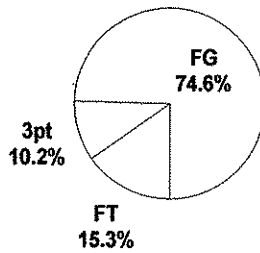

Shot Summary	M/A	%	PTS
3Pt FG	2/6	33.3%	6
2Pt FG	22/41	53.7%	44
Layups - L	3/4	75.0%	6
Layups - R	4/4	100.0%	8
Dunks	0/0	0.0%	0
Putbacks	1/2	50.0%	2
Overall Shooting	24/47	51.1%	50
Free Throws	9/10	90.0%	9
Total Points			59

Scoring Distribution