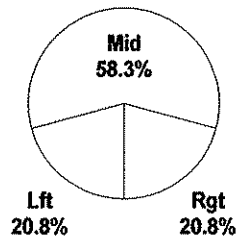

Scoring Locations